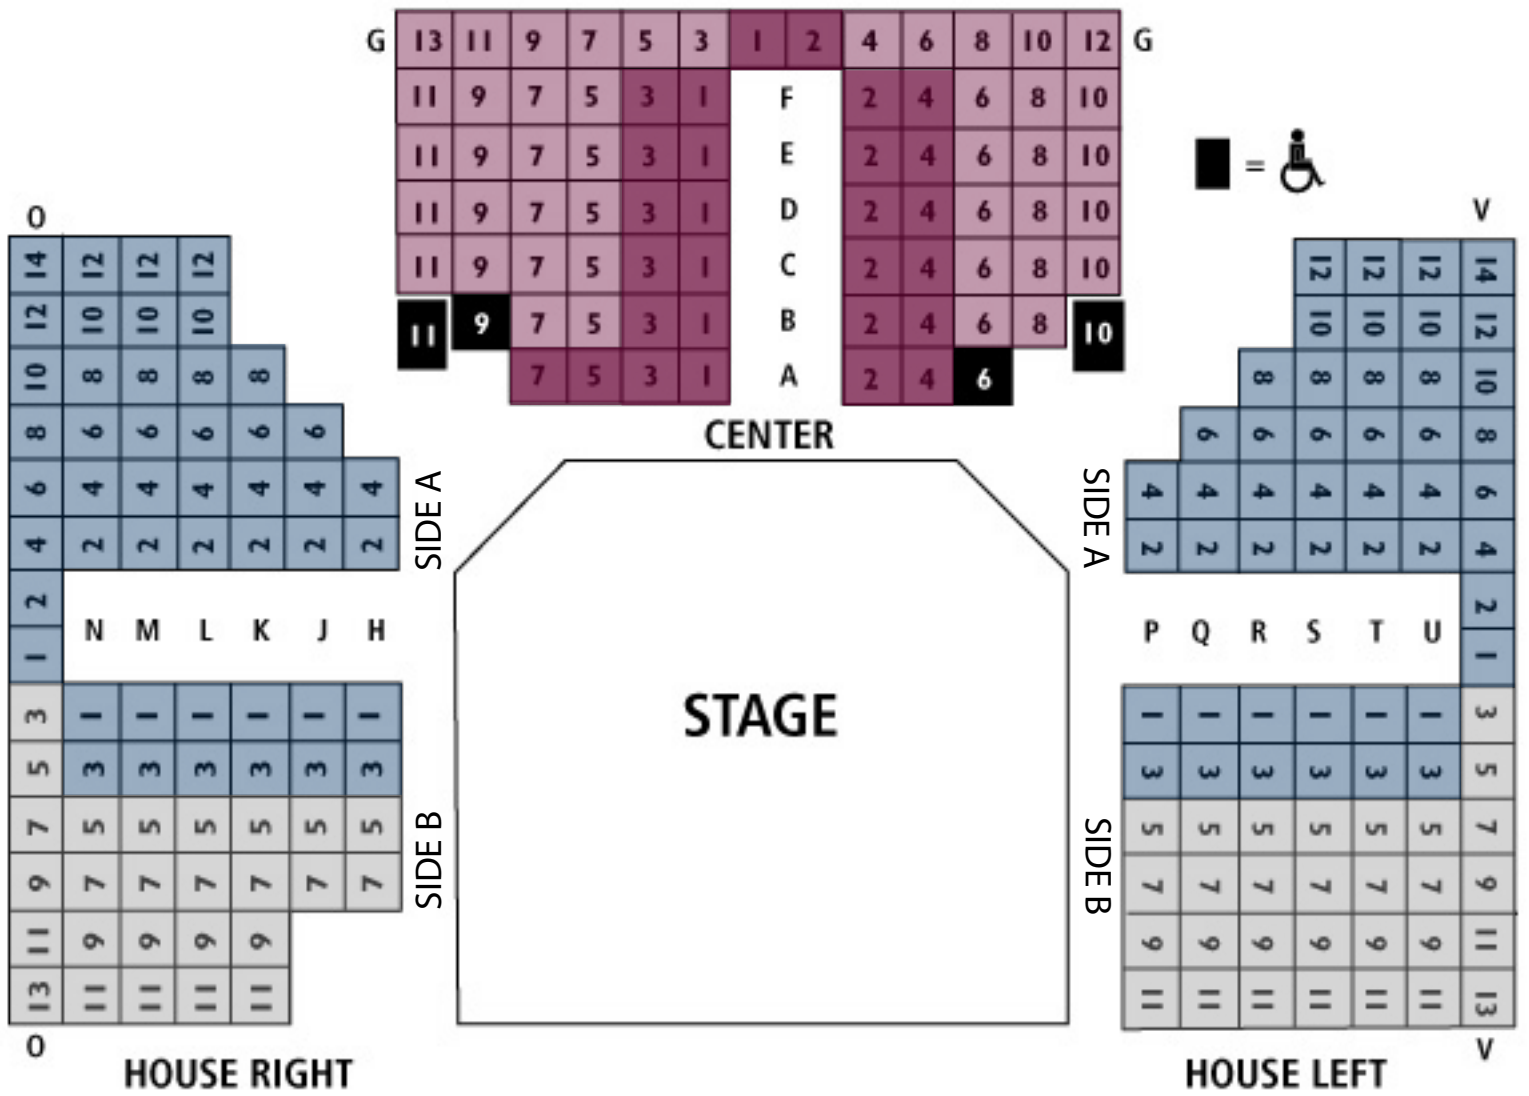

# THOMPSON SHELTERHOUSE THEATRE

 CENTER AISLE