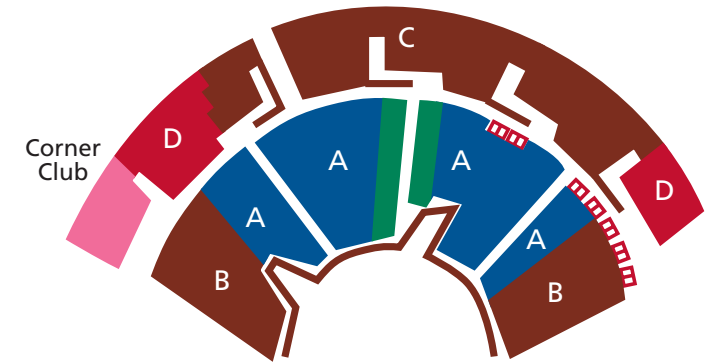

"Build Your Own" Series subscribers are seated after Combination, Marx and Shelter house Series subscribers. Premium Package is seated first in best available seating including A section in the Marx and Center section for selected shows in the Shelterhouse. Standard Package is for best available seating in B, C or D section in the Marx and Side A or B section in the Shelterhouse. Extra Savings Package seating is limited to the D section in the Marx and Side B section in the Shelterhouse. Student "Build Your Own" is for seating in B, C or D in the Marx and Side B in the Shelterhouse. Seating may not be in the same seats from show to show and same seats are not guaranteed for the next season.

Robert S. Marx Theatre