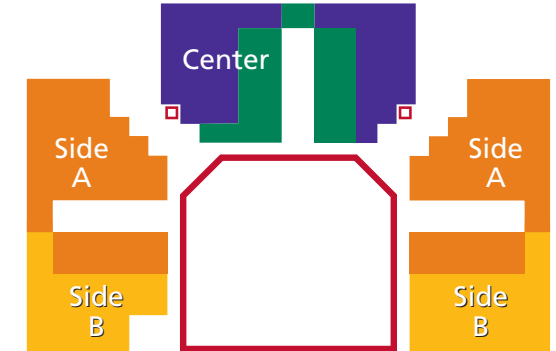

Thompson Shelterhouse

EXCLUSIVE SUBSCRIBER BENEFITS

Tickets, dates and seats reserved in advance.

NEW! Purchase five Marx Theatre shows as part of your subscription and get an additional FREE ticket to bring a friend. Valid for best available seating in the Marx Theatre, excluding *A Christmas Carol*.

Priority renewal to keep or upgrade your seats in future seasons.

Easy ticket exchange by phone with no fee.

Easy payment plan.

Discounts on additional single tickets and parking.

First opportunity to purchase *A Christmas Carol* tickets.

Free *Prologue* newsletter mailed to your home.

Discounts at Mt. Adams restaurants and businesses.

Invite a friend: With our Referral Bonus, you receive one Playhouse gift certificate for every pair of subscriptions sold by a referral from you. Your friend must tell us at the time of purchase that you referred him or her.

* Wednesday, 1 p.m., performance in final week only. Senior price for A and Center Sections only available for this performance.

**Tue. & Wed., 7:30 p.m. and Shelterhouse only: Sat., 8 p.m.; Sun. 7 p.m.

***Proof of full-time teaching status is required for each pair of Educator subscriptions ordered. Series dates: First and second Tues. and Wed. in Marx Theatre. Sat. and Sun. previews only in the Shelterhouse.

+Proof of full-time student status is required for each Student subscription ordered.

++ Proof of START Membership is required for each pair of subscriptions ordered.

All plays and dates subject to change.